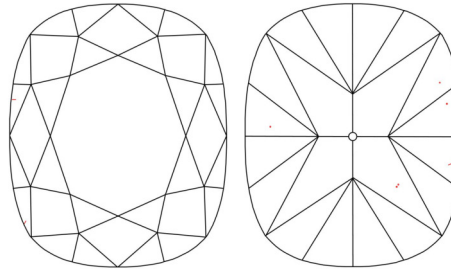

GIA NATURAL DIAMOND GRADING REPORT

October 09, 2024  
 GIA Report Number ..... 2504535490  
 Shape and Cutting Style ..... Cushion Brilliant  
 Measurements ..... 6.28 x 5.64 x 3.79 mm

GRADING RESULTS

Carat Weight ..... 1.01 carat  
 Color Grade ..... F  
 Clarity Grade ..... VVS2

Profile not to actual proportions

CLARITY CHARACTERISTICS

KEY TO SYMBOLS\*

-  Feather
-  Pinpoint

\* Red symbols denote internal characteristics (inclusions). Green or black symbols denote external characteristics (blemishes). Diagram is an approximate representation of the diamond, and symbols shown indicate type, position, and approximate size of clarity characteristics. All clarity characteristics may not be shown. Details of finish are not shown.