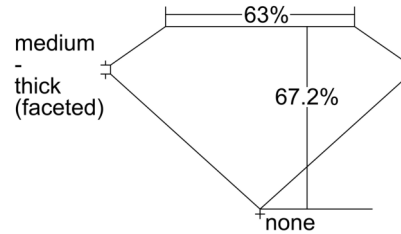

GIA NATURAL DIAMOND GRADING REPORT

October 09, 2024  
 GIA Report Number ..... 2504535490  
 Shape and Cutting Style ..... Cushion Brilliant  
 Measurements ..... 6.28 x 5.64 x 3.79 mm

GRADING RESULTS

Carat Weight ..... 1.01 carat  
 Color Grade ..... F  
 Clarity Grade ..... VVS2

Profile not to actual proportions

CLARITY CHARACTERISTICS

KEY TO SYMBOLS\*

-  Feather
-  Pinpoint

\* Red symbols denote internal characteristics (inclusions). Green or black symbols denote external characteristics (blemishes). Diagram is an approximate representation of the diamond, and symbols shown indicate type, position, and approximate size of clarity characteristics. All clarity characteristics may not be shown. Details of finish are not shown.