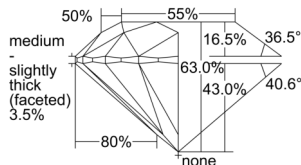

GIA®

FACSIMILE

GIA REPORT 2504270957

Verify this report at GIA.edu

GIA NATURAL DIAMOND DOSSIER®

August 26, 2024
GIA Report Number 2504270957
Shape and Cutting Style ..... Round Brilliant
Measurements ..... 4.74 - 4.78 x 3.00 mm

GRADING RESULTS

Carat Weight ..... 0.42 carat
Color Grade ..... F
Clarity Grade S11
Cut Grade ..... Excellent

ADDITIONAL GRADING INFORMATION

Polish ..... Excellent
Symmetry ..... Excellent
Fluorescence ..... Medium Blue
Clarity Characteristics ..... Crystal, Cloud
Inscription(s): GIA 2504270957

PROPORTIONS

Profile to actual proportions