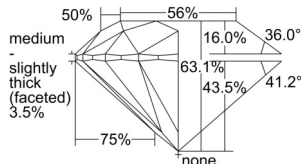

GIA®

FACSIMILE

GIA REPORT 2504237131

Verify this report at GIA.edu

GIA NATURAL DIAMOND DOSSIER®

August 21, 2024
GIA Report Number 2504237131
Shape and Cutting Style ..... Round Brilliant
Measurements ..... 5.64 - 5.67 x 3.57 mm

GRADING RESULTS

Carat Weight ..... 0.70 carat
Color Grade ..... E
Clarity Grade VVS2
Cut Grade ..... Excellent

ADDITIONAL GRADING INFORMATION

Polish ..... Excellent
Symmetry ..... Excellent
Fluorescence ..... None
Clarity Characteristics ..... Pinpoint
Inscription(s): GIA 2504237131

PROPORTIONS

Profile to actual proportions

GRADING SCALES

GIA COLOR SCALE	GIA CLARITY SCALE	GIA CUT SCALE
D	FLAWLESS	EXCELLENT
E	INTERNALLY FLAWLESS	
F	VVS₁	VERY GOOD
G		
H	VS₁	GOOD
I		
J	VS₂	FAIR
K		
L	SI₁	POOR
M		
N	I₁	
O		
P	I₂	
Q		
R	I₃	
S		
T		
U		
V		
W		
X		
Y		
Z