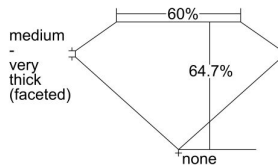

GIA®

FACSIMILE

GIA REPORT 2498608391

Verify this report at GIA.edu

GIA NATURAL DIAMOND DOSSIER®

June 11, 2024
GIA Report Number 2498608391
Shape and Cutting Style ..... Oval Brilliant
Measurements ..... 7.43 x 5.25 x 3.40 mm

GRADING RESULTS

Carat Weight ..... 0.90 carat
Color Grade ..... K
Clarity Grade SI1

ADDITIONAL GRADING INFORMATION

Polish ..... Very Good
Symmetry ..... Good
Fluorescence ..... Strong Blue
Clarity Characteristics ..... Feather, Cloud
Inscription(s): GIA 2498608391

PROPORTIONS

Profile not to actual proportions

GRADING SCALES

GIA COLOR SCALE		GIA CLARITY SCALE			
COLORLESS	D	VERY VERY SLIGHTLY INCLUDED	FLAWLESS		
	E		INTERNALLY FLAWLESS		
	F	VERY SLIGHTLY INCLUDED	VVS₁		
	G		VVS₂		
	H		VS₁		
	NEAR COLORLESS	I	SLIGHTLY INCLUDED	VS₂	
		J		SI₁	
		FAINT	K	INCLUDED	SI₂
			L		I₁
			M		I₂
VERT LIGHT	N	LIGHT	I₃		
	O				
	P				
	Q				
	R