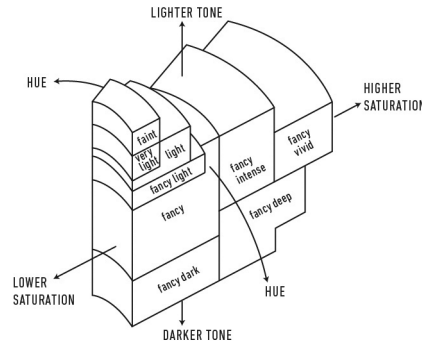

ADDITIONAL INFORMATION

GIA COLORED
DIAMOND
SCALE

Illustration of GIA fancy color grade interrelationships

The results documented in this report refer only to the diamond described, and were obtained using the techniques and equipment available to GIA at the time of examination. This report is not a guarantee or valuation. For additional information and important limitations and disclaimers, please see GIA.edu/terms or call +1 800 421 7250 or +1 760 603 4500. ©2023 Gemological Institute of America, Inc.