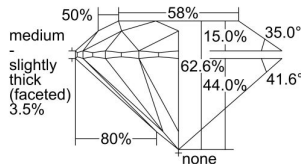

GIA®

FACSIMILE

GIA REPORT 2497837441

Verify this report at GIA.edu

GIA NATURAL DIAMOND DOSSIER®

July 04, 2024
GIA Report Number 2497837441
Shape and Cutting Style ..... Round Brilliant
Measurements ..... 5.27 - 5.31 x 3.32 mm

GRADING RESULTS

Carat Weight ..... 0.57 carat
Color Grade I
Clarity Grade S11
Cut Grade ..... Excellent

ADDITIONAL GRADING INFORMATION

Polish ..... Excellent
Symmetry ..... Excellent
Fluorescence ..... None
Clarity Characteristics ..... Crystal, Cloud
Inscription(s): GIA 2497837441

PROPORTIONS

Profile to actual proportions

GRADING SCALES

GIA COLOR SCALE

COLORLESS	D
	E
	F
	G
	H
	I
	J
NEAR COLORLESS	K
	L
Faint	M
	N
	O
	P
	Q
	R
	S
	T
	U
	V
	W
	X
	Y
Light	Z

GIA CLARITY SCALE

VERY VERY SLIGHTLY INCLUDED	FLAWLESS
	INTERNALLY FLAWLESS
VERY SLIGHTLY INCLUDED	VVS₁
	VVS₂
SLIGHTLY INCLUDED	VS₁
	VS₂
INCLUDED	I₁
	I₂
	I₃

GIA CUT SCALE

EXCELLENT
VERY GOOD
GOOD
FAIR
POOR