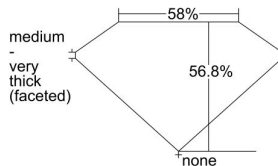

GIA®

FACSIMILE

GIA REPORT 2497719149

Verify this report at GIA.edu

GIA NATURAL DIAMOND DOSSIER®

June 25, 2024
GIA Report Number 2497719149
Shape and Cutting Style ..... Oval Brilliant
Measurements ..... 7.40 x 5.41 x 3.07 mm

GRADING RESULTS

Carat Weight ..... 0.80 carat
Color Grade ..... G
Clarity Grade VVS2

ADDITIONAL GRADING INFORMATION

Polish ..... Excellent
Symmetry ..... Very Good
Fluorescence ..... Faint
Clarity Characteristics..... Cloud, Pinpoint, Indented Natural
Inscription(s): GIA 2497719149

PROPORTIONS

Profile not to actual proportions

GRADING SCALES

GIA COLOR SCALE		GIA CLARITY SCALE			
COLORLESS	D	VERY SLIGHTLY INCLUDED	FLAWLESS		
	E		INTERNALLY FLAWLESS		
	F		VVS₁		
	NEAR COLORLESS	G	VVS₂		
		H	VERY SLIGHTLY INCLUDED	VS₁	
		I		VS₂	
		FAINT	J	SLIGHTLY INCLUDED	SI₁
			K		SI₂
	L		INCLUDED		I₁
	M			I₂	
VERT LIGHT	N		INCLUDED	I₃	
	O				
	P				
	Q				
	R				
LIGHT	S				
	T				
	U				
	V				
	W				
	X				
	Y				
	Z