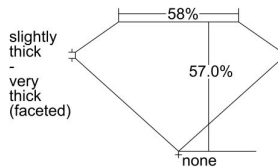

GIA®

FACSIMILE

GIA REPORT 2497568318

Verify this report at GIA.edu

GIA NATURAL DIAMOND DOSSIER®

June 05, 2024
GIA Report Number 2497568318
Shape and Cutting Style ..... Heart Brilliant
Measurements ..... 5.90 x 6.74 x 3.84 mm

GRADING RESULTS

Carat Weight ..... 0.90 carat
Color Grade ..... D
Clarity Grade VVS2

ADDITIONAL GRADING INFORMATION

Polish ..... Very Good
Symmetry ..... Very Good
Fluorescence ..... None
Clarity Characteristics ..... Needle, Pinpoint
Inspection(s): GIA 2497568318

PROPORTIONS

Profile not to actual proportions

GRADING SCALES

GIA COLOR SCALE		GIA CLARITY SCALE		
NEAR COLORLESS	D	VERY VERY SLIGHTLY INCLUDED	FLAWLESS	
	E		INTERNALLY FLAWLESS	
	F	VERY SLIGHTLY INCLUDED	VVS₁	
	G		VVS₂	
	H		VS₁	
	FAINT	I	SLIGHTLY INCLUDED	VS₂
		J		SI₁
		K	INCLUDED	SI₂
		L		I₁
		M		I₂
LIGHT		N	INCLUDED	I₃
		O		
		P		
	Q			
	R			
	S