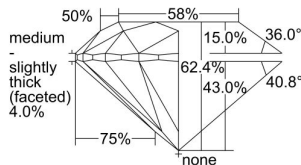

GIA®

FACSIMILE

GIA REPORT 2497542840

Verify this report at GIA.edu

GIA NATURAL DIAMOND DOSSIER®

May 31, 2024
GIA Report Number 2497542840
Shape and Cutting Style ..... Round Brilliant
Measurements ..... 5.72 - 5.75 x 3.58 mm

GRADING RESULTS

Carat Weight ..... 0.73 carat
Color Grade I
Clarity Grade VS1
Cut Grade ..... Excellent

ADDITIONAL GRADING INFORMATION

Polish ..... Excellent
Symmetry ..... Excellent
Fluorescence ..... None
Clarity Characteristics..... Crystal, Cloud, Needle
Inscription(s): GIA 2497542840

PROPORTIONS

Profile to actual proportions

GRADING SCALES

GIA COLOR SCALE

COLORLESS	D
	E
	F
	G
	H
	I
	J
NEAR COLORLESS	K
	L
FAIN	M
	N
	O
	P
VERY LIGHT	Q
	R
	S
	T
	U
	V
	W
	X
	Y
LIGHT	Z

GIA CLARITY SCALE

FLAWLESS	INTERNAL FLAWLESS	
		FLAWLESS
VERY VERY SLIGHTLY INCLUDED	VVS₁	
	VVS₂	
VERY SLIGHTLY INCLUDED	VS₁	
	VS₂	
SLIGHTLY INCLUDED	SI₁	
	SI₂	
INCLUDED	I₁	
	I₂	
	I₃	

GIA CUT SCALE

EXCELLENT
VERY GOOD
GOOD
FAIR
POOR