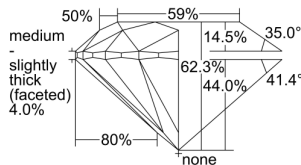

GIA®

FACSIMILE

GIA REPORT 2497285925

Verify this report at GIA.edu

GIA NATURAL DIAMOND DOSSIER®

May 08, 2024
GIA Report Number **2497285925**
Shape and Cutting Style ..... **Round Brilliant**
Measurements ..... **4.44 - 4.47 x 2.78 mm**

GRADING RESULTS

Carat Weight ..... **0.34 carat**
Color Grade ..... **G**
Clarity Grade **S11**
Cut Grade ..... **Excellent**

ADDITIONAL GRADING INFORMATION

Polish ..... **Excellent**
Symmetry ..... **Excellent**
Fluorescence ..... **None**
Clarity Characteristics ..... **Feather, Cloud**
Inscription(s): **GIA 2497285925**

PROPORTIONS

Profile to actual proportions