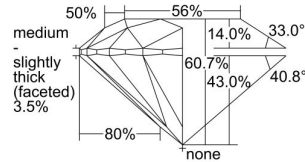

GIA®

FACSIMILE

GIA REPORT 2497192034

Verify this report at GIA.edu

GIA NATURAL DIAMOND DOSSIER®

April 25, 2024
GIA Report Number 2497192034
Shape and Cutting Style ..... Round Brilliant
Measurements ..... 5.09 - 5.10 x 3.09 mm

GRADING RESULTS

Carat Weight ..... 0.49 carat
Color Grade ..... E
Clarity Grade VS1
Cut Grade ..... Excellent

ADDITIONAL GRADING INFORMATION

Polish ..... Excellent
Symmetry ..... Excellent
Fluorescence ..... Faint
Clarity Characteristics ..... Crystal, Needle
Inscription(s): GIA 2497192034

PROPORTIONS

Profile to actual proportions

GRADING SCALES

GIA COLOR SCALE	GIA CLARITY SCALE	GIA CUT SCALE	
D	FLAWLESS	EXCELLENT	
E	INTERNALLY FLAWLESS		
F		VVS₁	VERY GOOD
G	VVS₂		
H	VS₁	GOOD	
I	VS₂		
J	SI₁	FAIR	
K	SI₂		
L	I₁	POOR	
M			
N			
O	I₂		
P			
Q			
R	I₃		
S			
T			
U			
V			
W			
X			
Y			
Z