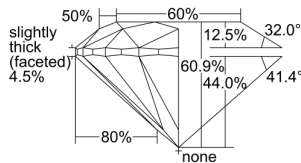

GIA®

FACSIMILE

GIA REPORT 2497069741

Verify this report at GIA.edu

GIA NATURAL DIAMOND DOSSIER®

April 12, 2024
GIA Report Number 2497069741
Shape and Cutting Style ..... Round Brilliant
Measurements ..... 5.76 - 5.78 x 3.52 mm

GRADING RESULTS

Carat Weight ..... 0.71 carat
Color Grade I
Clarity Grade S11
Cut Grade ..... Excellent

ADDITIONAL GRADING INFORMATION

Polish ..... Excellent
Symmetry ..... Excellent
Fluorescence ..... Faint
Clarity Characteristics ..... Cloud, Crystal
Inscription(s): GIA 2497069741

PROPORTIONS

Profile to actual proportions