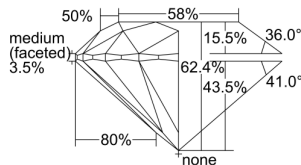

GIA®

FACSIMILE

GIA REPORT 2496980990

Verify this report at GIA.edu

GIA NATURAL DIAMOND DOSSIER®

July 19, 2024
GIA Report Number 2496980990
Shape and Cutting Style ..... Round Brilliant
Measurements ..... 5.66 - 5.68 x 3.54 mm

GRADING RESULTS

Carat Weight ..... 0.70 carat
Color Grade ..... E
Clarity Grade S11
Cut Grade ..... Excellent

ADDITIONAL GRADING INFORMATION

Polish ..... Excellent
Symmetry ..... Excellent
Fluorescence ..... None
Clarity Characteristics ..... Crystal
Inscription(s): GIA 2496980990

PROPORTIONS

Profile to actual proportions

GRADING SCALES

GIA COLOR SCALE	GIA CLARITY SCALE	GIA CUT SCALE	
D	FLAWLESS	EXCELLENT	
E	INTERNALLY FLAWLESS		
F		VVS₁	VERY GOOD
G	VVS₂		
H	VS₁	GOOD	
I	VS₂		
J	S1₁	FAIR	
K	S1₂		
L	I₁	POOR	
M	I₂		
N	I₃		
O			
P			
Q			
R			
S			
T			
U			
V			
W			
X			
Y			
Z