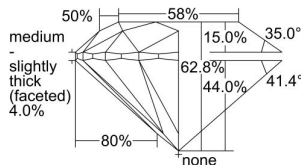

GIA®

FACSIMILE

GIA REPORT 2496804184

Verify this report at GIA.edu

GIA NATURAL DIAMOND DOSSIER®

July 02, 2024
GIA Report Number **2496804184**
Shape and Cutting Style ..... **Round Brilliant**
Measurements ..... **5.37 - 5.42 x 3.39 mm**

GRADING RESULTS

Carat Weight ..... **0.61 carat**
Color Grade ..... **F**
Clarity Grade ..... **Internally Flawless**
Cut Grade ..... **Excellent**

ADDITIONAL GRADING INFORMATION

Polish ..... **Excellent**
Symmetry ..... **Excellent**
Fluorescence ..... **Strong Blue**
Clarity Characteristics ..... **Minor Details of Polish**
Inscription(s): **GIA 2496804184**

PROPORTIONS

Profile to actual proportions