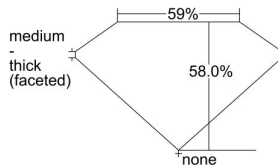

GIA®

FACSIMILE

GIA REPORT 2496414919

Verify this report at GIA.edu

GIA NATURAL DIAMOND DOSSIER®

May 22, 2024
GIA Report Number 2496414919
Shape and Cutting Style ..... Heart Brilliant
Measurements ..... 4.96 x 5.78 x 3.35 mm

GRADING RESULTS

Carat Weight ..... 0.56 carat
Color Grade ..... D
Clarity Grade VS2

ADDITIONAL GRADING INFORMATION

Polish ..... Excellent
Symmetry ..... Excellent
Fluorescence ..... Faint
Clarity Characteristics ..... Crystal
Inscription(s): GIA 2496414919

PROPORTIONS

Profile not to actual proportions

GRADING SCALES

GIA COLOR SCALE		GIA CLARITY SCALE			
COLORLESS	D	VERY VERY SLIGHTLY INCLUDED	FLAWLESS		
	E		INTERNALLY FLAWLESS		
	F	VERY SLIGHTLY INCLUDED	VVS₁		
	G		VVS₂		
	H		VS₁		
	NEAR COLORLESS	I	SLIGHTLY INCLUDED	VS₂	
		J		SI₁	
		FAINT	K	INCLUDED	SI₂
			L		I₁
			M		I₂
N			I₃		
VERT LIGHT	O	LIGHT			
	P				
	Q				
	R				
	S				
	T				
LIGHT	U				
	V				
	W				
	X				
Y					
Z