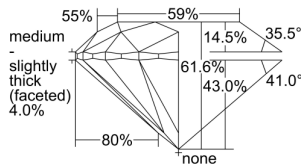

GIA®

FACSIMILE

GIA REPORT 2496402805

Verify this report at GIA.edu

GIA NATURAL DIAMOND DOSSIER®

May 21, 2024
GIA Report Number 2496402805
Shape and Cutting Style ..... Round Brilliant
Measurements ..... 4.27 - 4.29 x 2.64 mm

GRADING RESULTS

Carat Weight ..... 0.30 carat
Color Grade ..... D
Clarity Grade S11
Cut Grade ..... Excellent

ADDITIONAL GRADING INFORMATION

Polish ..... Excellent
Symmetry ..... Excellent
Fluorescence ..... None
Clarity Characteristics ..... Crystal, Cloud
Inscription(s): GIA 2496402805

PROPORTIONS

Profile to actual proportions

GRADING SCALES

GIA COLOR SCALE	GIA CLARITY SCALE	GIA CUT SCALE	
D	FLAWLESS	EXCELLENT	
E	INTERNALLY FLAWLESS		
F		VVS₁	VERY GOOD
G	VVS₂		
H	VS₁	GOOD	
I	VS₂		
J	S1₁	FAIR	
K	S1₂		
L	I₁	POOR	
M	I₂		
N	I₃		
O			
P			
Q			
R			
S			
T			
U			
V			
W			
X			
Y			
Z