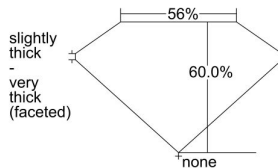

GIA®

FACSIMILE

GIA REPORT 2496313982

Verify this report at GIA.edu

GIA NATURAL DIAMOND DOSSIER®

May 09, 2024
GIA Report Number 2496313982
Shape and Cutting Style ..... Heart Brilliant
Measurements ..... 5.16 x 6.17 x 3.70 mm

GRADING RESULTS

Carat Weight ..... 0.70 carat
Color Grade ..... G
Clarity Grade VS1

ADDITIONAL GRADING INFORMATION

Polish ..... Excellent
Symmetry ..... Very Good
Fluorescence ..... None
Clarity Characteristics.. Crystal, Cloud, Indented Natural, Feather
Inscription(s): GIA 2496313982

PROPORTIONS

Profile not to actual proportions

GRADING SCALES

GIA COLOR SCALE		GIA CLARITY SCALE		
NEAR COLORLESS	D	VERY VERY SLIGHTLY INCLUDED	FLAWLESS	
	E		INTERNALLY FLAWLESS	
	F	VERY SLIGHTLY INCLUDED	VS₁	
	G		VS₂	
	H		VS₁	
	FAINT	I	SLIGHTLY INCLUDED	SI₁
		J		SI₂
		K	INCLUDED	I₁
		L		I₂
		M		I₃
N				
VERT LIGHT	O			
	P			
	Q			
	R			
	S			
	T			
LIGHT	U			
	V			
	W			
	X			
	Y			
	Z