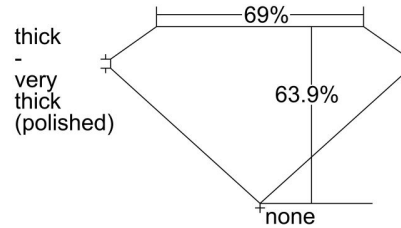

**GIA NATURAL DIAMOND GRADING REPORT**

April 15, 2024  
 GIA Report Number ..... 2496069118  
 Shape and Cutting Style ..... Emerald Cut  
 Measurements ..... 7.32 x 4.68 x 2.99 mm

**GRADING RESULTS**

Carat Weight ..... 1.00 carat  
 Color Grade ..... H  
 Clarity Grade ..... VS1

**ADDITIONAL GRADING INFORMATION**

Polish ..... Very Good  
 Symmetry ..... Excellent  
 Fluorescence ..... None  
 Inscription(s): GIA 2496069118

**PROPORTIONS**

Profile not to actual proportions

**CLARITY CHARACTERISTICS**

**KEY TO SYMBOLS\***
 Feather

\* Red symbols denote internal characteristics (inclusions). Green or black symbols denote external characteristics (blemishes). Diagram is an approximate representation of the diamond, and symbols shown indicate type, position, and approximate size of clarity characteristics. All clarity characteristics may not be shown. Details of finish are not shown.