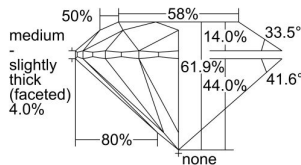

GIA®

FACSIMILE

GIA REPORT 2496005866

Verify this report at GIA.edu

GIA NATURAL DIAMOND DOSSIER®

April 04, 2024
GIA Report Number 2496005866
Shape and Cutting Style ..... Round Brilliant
Measurements ..... 5.12 - 5.15 x 3.18 mm

GRADING RESULTS

Carat Weight ..... 0.51 carat
Color Grade ..... F
Clarity Grade VVS1
Cut Grade ..... Excellent

ADDITIONAL GRADING INFORMATION

Polish ..... Excellent
Symmetry ..... Excellent
Fluorescence ..... Medium Blue
Clarity Characteristics ..... Pinpoint
Inscription(s): GIA 2496005866

PROPORTIONS

Profile to actual proportions

GRADING SCALES

GIA COLOR SCALE	GIA CLARITY SCALE	GIA CUT SCALE	
D	FLAWLESS	EXCELLENT	
E	INTERNALLY FLAWLESS		
F		VVS₁	VERY GOOD
G	VVS₂		
H	VS₁	GOOD	
I	VS₂		
J	SI₁	FAIR	
K	SI₂		
L	I₁	POOR	
M	I₂		
N	I₃		
O			
P			
Q			
R			
S			
T			
U			
V			
W			
X			
Y			
Z