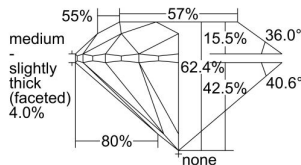

GIA®

FACSIMILE

GIA REPORT 2494835685

Verify this report at GIA.edu

GIA NATURAL DIAMOND DOSSIER®

July 04, 2024
GIA Report Number **2494835685**
Shape and Cutting Style ..... **Round Brilliant**
Measurements ..... **5.64 - 5.67 x 3.53 mm**

GRADING RESULTS

Carat Weight ..... **0.70 carat**
Color Grade ..... **K**
Clarity Grade **VS2**
Cut Grade ..... **Excellent**

ADDITIONAL GRADING INFORMATION

Polish ..... **Excellent**
Symmetry ..... **Excellent**
Fluorescence ..... **Faint**
Clarity Characteristics ..... **Feather, Cloud**
Inscription(s): **GIA 2494835685**

PROPORTIONS

Profile to actual proportions

GRADING SCALES

GIA COLOR SCALE	GIA CLARITY SCALE	GIA CUT SCALE	
D	FLAWLESS	EXCELLENT	
E	INTERNALLY FLAWLESS		
F		VVS₁	VERY GOOD
G	VVS₂		
H	VS₁	GOOD	
I	VS₂		
J	SI₁	FAIR	
K	SI₂		
L	I₁	POOR	
M	I₂		
N	I₃		
O			
P			
Q			
R			
S			
T			
U			
V			
W			
X			
Y			
Z