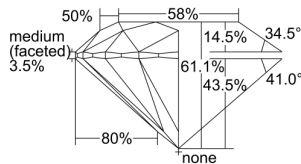

GIA®

FACSIMILE

GIA REPORT 2494439306

Verify this report at GIA.edu

GIA NATURAL DIAMOND DOSSIER®

July 17, 2024
GIA Report Number 2494439306
Shape and Cutting Style ..... Round Brilliant
Measurements ..... 4.40 - 4.43 x 2.70 mm

GRADING RESULTS

Carat Weight ..... 0.32 carat
Color Grade ..... F
Clarity Grade S11
Cut Grade ..... Excellent

ADDITIONAL GRADING INFORMATION

Polish ..... Excellent
Symmetry ..... Excellent
Fluorescence ..... None
Clarity Characteristics..... Cloud, Feather, Crystal
Inscription(s): GIA 2494439306

PROPORTIONS

Profile to actual proportions

GRADING SCALES

GIA COLOR SCALE	GIA CLARITY SCALE	GIA CUT SCALE	
D	FLAWLESS	EXCELLENT	
E	INTERNALLY FLAWLESS		
F		VVS₁	VERY GOOD
G	VVS₂		
H	VS₁	GOOD	
I	VS₂		
J	S1₁	FAIR	
K	S1₂		
L	I₁	POOR	
M	I₂		
N	I₃		
O			
P			
Q			
R			
S			
T			
U			
V			
W			
X			
Y			
Z