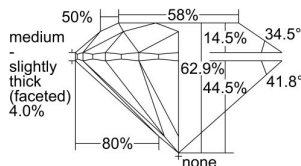

GIA®

FACSIMILE

GIA REPORT 2494168562

Verify this report at GIA.edu

GIA NATURAL DIAMOND DOSSIER®

April 29, 2024
GIA Report Number 2494168562
Shape and Cutting Style ..... Round Brilliant
Measurements ..... 5.29 - 5.31 x 3.34 mm

GRADING RESULTS

Carat Weight ..... 0.57 carat
Color Grade ..... G
Clarity Grade VS1
Cut Grade ..... Excellent

ADDITIONAL GRADING INFORMATION

Polish ..... Excellent
Symmetry ..... Excellent
Fluorescence ..... Medium Blue
Clarity Characteristics ..... Feather, Pinpoint
Inscription(s): GIA 2494168562

PROPORTIONS

Profile to actual proportions

GRADING SCALES

GIA COLOR SCALE

COLORLESS	D
	E
	F
	G
	H
	I
	J
NEAR COLORLESS	K
	L
FAIN	M
	N
	O
	P
	Q
VERY LIGHT	R
	S
	T
	U
	V
	W
	X
	Y
LIGHT	Z

GIA CLARITY SCALE

FLAWLESS	VERY VERY SLIGHTLY INCLUDED	VS₁	
			VS₂
INTERNALLY FLAWLESS	VERY SLIGHTLY INCLUDED	SI₁	
		SI₂	
VERY SLIGHTLY INCLUDED	INCLUDED	I₁	
		I₂	
		I₃	

GIA CUT SCALE

EXCELLENT	VERY GOOD	GOOD	FAIR	POOR