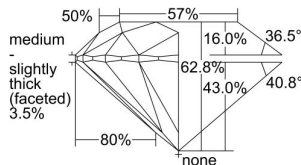

GIA®

FACSIMILE

GIA REPORT 2487992976

Verify this report at GIA.edu

GIA NATURAL DIAMOND DOSSIER®

April 03, 2024
GIA Report Number **2487992976**
Shape and Cutting Style ..... **Round Brilliant**
Measurements ..... **6.02 - 6.06 x 3.79 mm**

GRADING RESULTS

Carat Weight ..... **0.86 carat**
Color Grade ..... **I**
Clarity Grade **S11**
Cut Grade ..... **Excellent**

ADDITIONAL GRADING INFORMATION

Polish ..... **Excellent**
Symmetry ..... **Excellent**
Fluorescence ..... **None**
Clarity Characteristics..... **Crystal, Cloud**
Inscription(s): **GIA 2487992976**

PROPORTIONS

Profile to actual proportions

GRADING SCALES

GIA COLOR SCALE

COLORESS	D
	E
	F
	G
	H
	I
	J
NEAR COLORESS	K
	L
Faint	M
	N
	O
	P
Very Light	R
	S
	T
	U
	V
	W
	X
	Y
Light	Z

GIA CLARITY SCALE

FLAWLESS	VERY VERY SLIGHTLY INCLUDED	VVS₁	VVS₂	VS₁	VS₂	S1₁	S1₂	I₁	I₂	I₃	
											INTERNAL FLAWLESS

GIA CUT SCALE

EXCELLENT
VERY GOOD
GOOD
FAIR
POOR