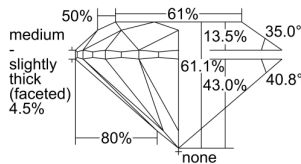

GIA®

FACSIMILE

GIA REPORT 2487843226

Verify this report at GIA.edu

GIA NATURAL DIAMOND DOSSIER®

March 21, 2024
GIA Report Number **2487843226**
Shape and Cutting Style ..... **Round Brilliant**
Measurements ..... **5.16 - 5.18 x 3.16 mm**

GRADING RESULTS

Carat Weight ..... **0.53 carat**
Color Grade ..... **E**
Clarity Grade **VVS2**
Cut Grade ..... **Excellent**

ADDITIONAL GRADING INFORMATION

Polish ..... **Excellent**
Symmetry ..... **Excellent**
Fluorescence ..... **None**
Clarity Characteristics..... **Cloud, Pinpoint, Indented Natural,
Surface Graining**

Inscription(s): GIA 2487843226

PROPORTIONS

Profile to actual proportions

GRADING SCALES

GIA COLOR SCALE

COLORLESS	D
	E
	F
	G
	H
	I
	J
NEAR COLORLESS	K
	L
	M
	N
	O
	P
	Q
	R
	S
	T
	U
	V
	W
	X
	Y
LIGHT	Z

GIA CLARITY SCALE

FLAWLESS	FLAWLESS	
		EXCELLENT
INTERNALLY FLAWLESS	VVS₁	
		VERY GOOD
VVS₂	VS₁	
		GOOD
VS₂	SI₁	
		SI₂
FAIR		
	POOR	
I₁		
I₂		
I₃		

GIA CUT SCALE

EXCELLENT
VERY GOOD
GOOD
FAIR
POOR