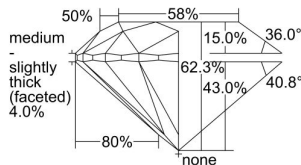

GIA®

FACSIMILE

GIA REPORT 2486923960

Verify this report at GIA.edu

GIA NATURAL DIAMOND DOSSIER®

April 08, 2024
GIA Report Number 2486923960
Shape and Cutting Style ..... Round Brilliant
Measurements ..... 5.21 - 5.24 x 3.26 mm

GRADING RESULTS

Carat Weight ..... 0.55 carat
Color Grade ..... D
Clarity Grade VS1
Cut Grade ..... Excellent

ADDITIONAL GRADING INFORMATION

Polish ..... Excellent
Symmetry ..... Excellent
Fluorescence ..... None
Clarity Characteristics ..... Crystal, Pinpoint
Inscription(s): GIA 2486923960

PROPORTIONS

Profile to actual proportions

GRADING SCALES

GIA COLOR SCALE	GIA CLARITY SCALE	GIA CUT SCALE
COLOURLESS	FLAWLESS	EXCELLENT
D	INTERNALLY FLAWLESS	
E	VVS₁	VERY GOOD
F		
G	VVS₂	
H	VS₁	GOOD
I		
J	VS₂	
K	SI₁	FAIR
L		
M	SI₂	
N	I₁	POOR
O		
P	I₂	
Q	I₃	
R		
S		
T		
U		
V		
W		
X		
Y		
Z