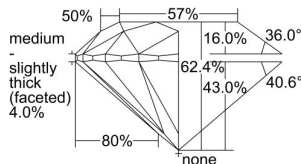

GIA®

FACSIMILE

GIA REPORT 2486914336

Verify this report at GIA.edu

GIA NATURAL DIAMOND DOSSIER®

March 26, 2024
GIA Report Number **2486914336**
Shape and Cutting Style ..... **Round Brilliant**
Measurements ..... **5.16 - 5.20 x 3.23 mm**

GRADING RESULTS

Carat Weight ..... **0.54 carat**
Color Grade ..... **F**
Clarity Grade ..... **Internally Flawless**
Cut Grade ..... **Excellent**

ADDITIONAL GRADING INFORMATION

Polish ..... **Excellent**
Symmetry ..... **Excellent**
Fluorescence ..... **Faint**
Clarity Characteristics..... **Minor Details of Polish**
Inscription(s): **GIA 2486914336**

PROPORTIONS

Profile to actual proportions

GRADING SCALES

GIA COLOR SCALE

COLORLESS	D
	E
	F
	G
	H
	I
	J
NEAR COLORLESS	K
	L
	M
	N
	O
	P
	Q
	R
	S
	T
	U
	V
	W
	X
	Y
	Z

GIA CLARITY SCALE

FLAWLESS	VERY VERY SLIGHTLY INCLUDED	VVS₁	VVS₂	VS₁	VS₂	SI₁	SI₂	I₁	I₂	I₃	
											INTERNALLY FLAWLESS

GIA CUT SCALE

EXCELLENT
VERY GOOD
GOOD
FAIR
POOR