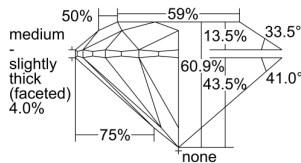

GIA®

FACSIMILE

GIA REPORT 2486826975

Verify this report at GIA.edu

GIA NATURAL DIAMOND DOSSIER®

March 15, 2024
GIA Report Number **2486826975**
Shape and Cutting Style ..... **Round Brilliant**
Measurements ..... **5.72 - 5.75 x 3.49 mm**

GRADING RESULTS

Carat Weight ..... **0.70 carat**
Color Grade ..... **G**
Clarity Grade **S11**
Cut Grade ..... **Excellent**

ADDITIONAL GRADING INFORMATION

Polish ..... **Excellent**
Symmetry ..... **Excellent**
Fluorescence ..... **Faint**
Clarity Characteristics ..... **Crystal, Cloud**
Inscription(s): **GIA 2486826975**

PROPORTIONS

Profile to actual proportions

GRADING SCALES

GIA COLOR SCALE	GIA CLARITY SCALE	GIA CUT SCALE	
D	FLAWLESS	EXCELLENT	
E	INTERNALLY FLAWLESS		
F		VVS₁	VERY GOOD
G	VVS₂		
H	VS₁	GOOD	
I	VS₂		
J	S1₁	FAIR	
K	S1₂		
L	I₁	POOR	
M	I₂		
N	I₃		
O			
P			
Q			
R			
S			
T			
U			
V			
W			
X			
Y			
Z