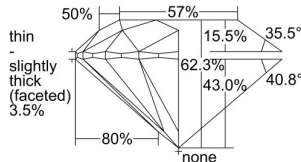

GIA®

FACSIMILE

GIA REPORT 2486586863

Verify this report at GIA.edu

GIA NATURAL DIAMOND DOSSIER®

February 16, 2024
GIA Report Number 2486586863
Shape and Cutting Style ..... Round Brilliant
Measurements ..... 5.81 - 5.84 x 3.63 mm

GRADING RESULTS

Carat Weight ..... 0.76 carat
Color Grade ..... E
Clarity Grade S11
Cut Grade ..... Excellent

ADDITIONAL GRADING INFORMATION

Polish ..... Excellent
Symmetry ..... Excellent
Fluorescence ..... None
Clarity Characteristics..... Cloud, Crystal, Feather
Inscription(s): GIA 2486586863

PROPORTIONS

Profile to actual proportions