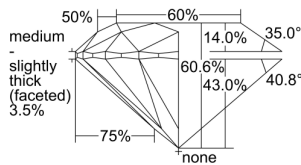

GIA®

FACSIMILE

GIA REPORT 2486502697

Verify this report at GIA.edu

GIA NATURAL DIAMOND DOSSIER®

February 06, 2024
GIA Report Number 2486502697
Shape and Cutting Style ..... Round Brilliant
Measurements ..... 4.77 - 4.79 x 2.90 mm

GRADING RESULTS

Carat Weight ..... 0.41 carat
Color Grade ..... E
Clarity Grade S11
Cut Grade ..... Excellent

ADDITIONAL GRADING INFORMATION

Polish ..... Excellent
Symmetry ..... Excellent
Fluorescence ..... None
Clarity Characteristics ..... Crystal
Inscription(s): GIA 2486502697

PROPORTIONS

Profile to actual proportions

GRADING SCALES

GIA COLOR SCALE

COLOREDNESS	D
	E
	F
	G
	H
	I
	J
NEAR COLORLESS	K
	L
Faint	M
	N
	O
	P
	R
	S
	T
	U
	V
	W
	X
	Y
Light	Z

GIA CLARITY SCALE

FLAWLESS	VERY VERY SLIGHTLY INCLUDED	VVS₁	VVS₂	VS₁	VS₂	S1₁	S1₂	I₁	I₂	I₃	
											INTERNALLY FLAWLESS

GIA CUT SCALE

EXCELLENT
VERY GOOD
GOOD
FAIR
POOR