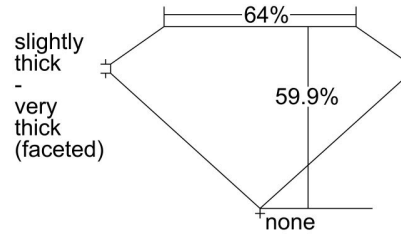

GIA NATURAL DIAMOND GRADING REPORT

January 29, 2024
 GIA Report Number 2486430477
 Shape and Cutting Style Oval Brilliant
 Measurements 8.61 x 5.40 x 3.23 mm

GRADING RESULTS

Carat Weight 1.00 carat
 Color Grade H
 Clarity Grade VS2

ADDITIONAL GRADING INFORMATION

Polish Excellent
 Symmetry Very Good
 Fluorescence None
 Inscription(s): GIA 2486430477

PROPORTIONS

Profile not to actual proportions

CLARITY CHARACTERISTICS

KEY TO SYMBOLS*

- Feather
- Indented Natural
- Natural

* Red symbols denote internal characteristics (inclusions). Green or black symbols denote external characteristics (blemishes). Diagram is an approximate representation of the diamond, and symbols shown indicate type, position, and approximate size of clarity characteristics. All clarity characteristics may not be shown. Details of finish are not shown.