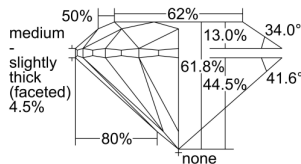

GIA®

FACSIMILE

GIA REPORT 2486216936

Verify this report at GIA.edu

GIA NATURAL DIAMOND DOSSIER®

December 22, 2023
GIA Report Number **2486216936**
Shape and Cutting Style ..... **Round Brilliant**
Measurements ..... **5.06 - 5.09 x 3.14 mm**

GRADING RESULTS

Carat Weight ..... **0.50 carat**
Color Grade ..... **E**
Clarity Grade **VVS1**
Cut Grade ..... **Excellent**

ADDITIONAL GRADING INFORMATION

Polish ..... **Excellent**
Symmetry ..... **Excellent**
Fluorescence ..... **None**
Clarity Characteristics ..... **Cloud, Pinpoint**
Inscription(s): **GIA 2486216936**

PROPORTIONS

Profile to actual proportions

GRADING SCALES

GIA COLOR SCALE	GIA CLARITY SCALE	GIA CUT SCALE	
D	FLAWLESS	EXCELLENT	
E	INTERNALLY FLAWLESS		
F		VVS₁	VERY GOOD
G	VVS₂		
H	VS₁	GOOD	
I	VS₂		
J	SI₁	FAIR	
K	SI₂		
L	I₁	POOR	
M			
N			
O	I₂		
P			
Q	I₃		
R			
S			
T			
U			
V			
W			
X			
Y			
Z