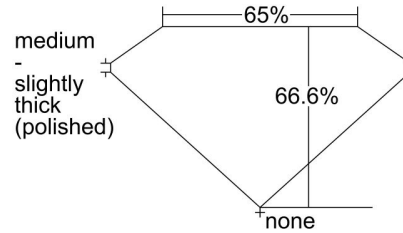

GIA NATURAL DIAMOND GRADING REPORT

April 05, 2024  
 GIA Report Number ..... 2484978016  
 Shape and Cutting Style ..... Emerald Cut  
 Measurements ..... 9.42 x 6.71 x 4.47 mm

GRADING RESULTS

Carat Weight ..... 2.71 carat  
 Color Grade ..... G  
 Clarity Grade ..... VS2

ADDITIONAL GRADING INFORMATION

Polish ..... Very Good  
 Symmetry ..... Excellent  
 Fluorescence ..... Faint  
 Inscription(s): GIA 2484978016

**Comments:** Clouds are not shown. Pinpoints are not shown.

PROPORTIONS

Profile not to actual proportions

CLARITY CHARACTERISTICS

KEY TO SYMBOLS\*

- Crystal
- ∖ Needle

GRADING SCALES

GIA COLOR SCALE		GIA CLARITY SCALE	
COLOURLESS	D	VERY VERY SLIGHTLY INCLUDED	FLAWLESS
	E		INTERNALLY FLAWLESS
	F		VVS <sub>1</sub>
NEAR COLOURLESS	G	VERY SLIGHTLY INCLUDED	VVS <sub>2</sub>
	H		VS <sub>1</sub>
	I		VS <sub>2</sub>
FANT	J	SLIGHTLY INCLUDED	SI <sub>1</sub>
	K		SI <sub>2</sub>
	L		I <sub>1</sub>
VERY LIGHT	M	INCLUDED	I <sub>2</sub>
	N		I <sub>3</sub>
	O		
LIGHT	P		
	Q		
	R		
	S		
	T		
	U		
	V		
W			
X			
Y			
Z			