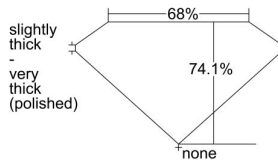

GIA®

FACSIMILE

GIA REPORT 2484738538

Verify this report at gia.edu

GIA NATURAL DIAMOND DOSSIER®

March 05, 2024
GIA Report Number **2484738538**
Shape and Cutting Style ..... **Square Modified Brilliant**
Measurements ..... **4.84 x 4.73 x 3.51 mm**

GRADING RESULTS

Carat Weight ..... **0.70 carat**
Color Grade ..... **K**
Clarity Grade **VS2**

ADDITIONAL GRADING INFORMATION

Polish ..... **Excellent**
Symmetry ..... **Excellent**
Fluorescence ..... **None**
Clarity Characteristics..... **Cloud, Feather, Crystal**
Inscription(s): **GIA 2484738538**

PROPORTIONS

Profile not to actual proportions

GRADING SCALES

GIA COLOR SCALE		GIA CLARITY SCALE			
COLORLESS	D	VERY VERY SLIGHTLY INCLUDED	FLAWLESS		
	E		INTERNALLY FLAWLESS		
	F	VERY SLIGHTLY INCLUDED	VVS₁		
	G		VVS₂		
	H		VS₁		
	NEAR COLORLESS	I	SLIGHTLY INCLUDED	VS₂	
		J		SI₁	
		FAINT	K	INCLUDED	SI₂
			L		I₁
			M		I₂
VERT LIGHT			N	INCLUDED	I₃
			O		
			P		
	Q				
LIGHT	R				
	S				
	T				
	U				
	V				
	Z