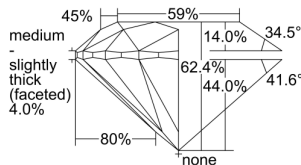

GIA®

FACSIMILE

GIA REPORT 2484599608

Verify this report at GIA.edu

GIA NATURAL DIAMOND DOSSIER®

February 19, 2024
GIA Report Number 2484599608
Shape and Cutting Style ..... Round Brilliant
Measurements ..... 4.60 - 4.63 x 2.88 mm

GRADING RESULTS

Carat Weight ..... 0.38 carat
Color Grade ..... G
Clarity Grade VS1
Cut Grade ..... Excellent

ADDITIONAL GRADING INFORMATION

Polish ..... Excellent
Symmetry ..... Excellent
Fluorescence ..... None
Clarity Characteristics ..... Cloud, Pinpoint
Inscription(s): GIA 2484599608

PROPORTIONS

Profile to actual proportions