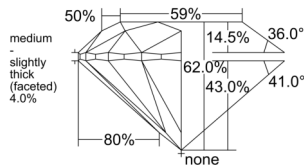

GIA®

FACSIMILE

GIA REPORT

2478941406

Verify this report at GIA.edu

GIA NATURAL DIAMOND DOSSIER®

April 08, 2025
GIA Report Number **2478941406**
Shape and Cutting Style ..... **Round Brilliant**
Measurements ..... **4.90 - 4.91 x 3.04 mm**

GRADING RESULTS

Carat Weight ..... **0.45 carat**
Color Grade ..... **I**
Clarity Grade ..... **Internally Flawless**
Cut Grade ..... **Excellent**

ADDITIONAL GRADING INFORMATION

Polish ..... **Excellent**
Symmetry ..... **Excellent**
Fluorescence ..... **Medium Blue**
Clarity Characteristics..... **Minor Details of Polish**
Inscription(s): GIA 2478941406

PROPORTIONS

Profile to actual proportions