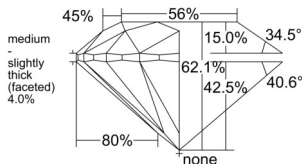

GIA®

FACSIMILE

GIA REPORT 2477863174

Verify this report at GIA.edu

GIA NATURAL DIAMOND DOSSIER®

April 08, 2025
GIA Report Number **2477863174**
Shape and Cutting Style ..... **Round Brilliant**
Measurements ..... **5.39 - 5.41 x 3.35 mm**

GRADING RESULTS

Carat Weight ..... **0.60 carat**
Color Grade ..... **E**
Clarity Grade **VVS1**
Cut Grade ..... **Excellent**

ADDITIONAL GRADING INFORMATION

Polish ..... **Excellent**
Symmetry ..... **Excellent**
Fluorescence ..... **Medium Blue**
Clarity Characteristics ..... **Pinpoint, Feather**
Inscription(s): **GIA 2477863174**

PROPORTIONS

Profile to actual proportions

GRADING SCALES

GIA COLOR SCALE

COLORLESS	D
	E
	F
	G
	H
	I
	J
NEAR COLORLESS	K
	L
FAIN	M
	N
	O
	P
VERY LIGHT	Q
	R
	S
	T
	U
	V
	W
	X
	Y
LIGHT	Z

GIA CLARITY SCALE

FLAWLESS	INTERNAL FLAWLESS	
		FLAWLESS
VERY VERY SLIGHTLY INCLUDED	VVS₁	
	VVS₂	
VERY SLIGHTLY INCLUDED	VS₁	
	VS₂	
SLIGHTLY INCLUDED	SI₁	
	SI₂	
INCLUDED	I₁	
	I₂	
	I₃	

GIA CUT SCALE

EXCELLENT
VERY GOOD
GOOD
FAIR
POOR