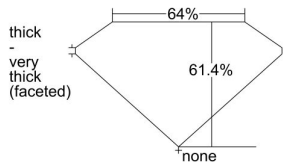

GIA®

FACSIMILE

GIA REPORT 2477089621

Verify this report at GIA.edu

GIA NATURAL DIAMOND DOSSIER®

July 17, 2023
GIA Report Number **2477089621**
Shape and Cutting Style ..... **Heart Brilliant**
Measurements ..... **5.80 x 6.59 x 4.05 mm**

GRADING RESULTS

Carat Weight ..... **0.91 carat**
Color Grade ..... **E**
Clarity Grade **VS1**

ADDITIONAL GRADING INFORMATION

Polish ..... **Excellent**
Symmetry ..... **Excellent**
Fluorescence ..... **Strong Blue**
Clarity Characteristics.....**Crystal, Pinpoint, Internal Graining**
Inscription(s): **GIA 2477089621**

PROPORTIONS

Profile not to actual proportions

GRADING SCALES

GIA COLOR SCALE		GIA CLARITY SCALE			
COLORLESS	D	VERY VERY SLIGHTLY INCLUDED	FLAWLESS		
	E		INTERNALLY FLAWLESS		
	F	VERY SLIGHTLY INCLUDED	VS₁		
	G		VS₂		
	H		VS₁		
	NEAR COLORLESS	I	SLIGHTLY INCLUDED	VS₂	
		J		SI₁	
		FAINT	K	INCLUDED	SI₂
			L		I₁
			M		I₂
VERTICALLY LIGHT	N	LIGHT	I₃		
	O				
	P				
	Q				
	R