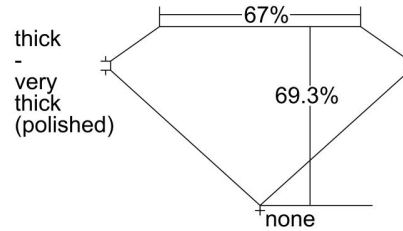

GIA NATURAL DIAMOND GRADING REPORT

January 19, 2024
 GIA Report Number 2476575745
 Shape and Cutting Style Cut-Cornered Rectangular
 Modified Brilliant
 Measurements 6.72 x 4.83 x 3.35 mm

GRADING RESULTS

Carat Weight 1.01 carat
 Color Grade E
 Clarity Grade VS2

ADDITIONAL GRADING INFORMATION

Polish Very Good
 Symmetry Very Good
 Fluorescence None
 Inscription(s): GIA 2476575745
 Comments: Pinpoints are not shown.

PROPORTIONS

Profile not to actual proportions

CLARITY CHARACTERISTICS

KEY TO SYMBOLS*

- Crystal
- ∖ Needle

GRADING SCALES

GIA COLOR SCALE		GIA CLARITY SCALE	
COLOURLESS	D	VERY VERY SLIGHTLY INCLUDED	FLAWLESS
	E		INTERNALLY FLAWLESS
	F		VVS ₁
NEAR COLOURLESS	G	VERY SLIGHTLY INCLUDED	VVS ₂
	H		VS ₁
	I		VS ₂
FAINT	J	SLIGHTLY INCLUDED	SI ₁
	K		SI ₂
	L		I ₁
VERY LIGHT	M	INCLUDED	I ₂
	N		I ₃
	O		
LIGHT	P		
	Q		
	R		
	S		
	T		
	U		
	V		
W			
X			
Y			
Z			

* Red symbols denote internal characteristics (inclusions). Green or black symbols denote external characteristics (blemishes). Diagram is an approximate representation of the diamond, and symbols shown indicate type, position, and approximate size of clarity characteristics. All clarity characteristics may not be shown. Details of finish are not shown.