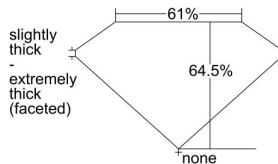

GIA®

FACSIMILE

GIA REPORT 2474756409

Verify this report at GIA.edu

GIA NATURAL DIAMOND DOSSIER®

October 11, 2023
GIA Report Number **2474756409**
Shape and Cutting Style ..... **Heart Brilliant**
Measurements ..... **4.71 x 5.37 x 3.47 mm**

GRADING RESULTS

Carat Weight ..... **0.52 carat**
Color Grade ..... **H**
Clarity Grade **VS1**

ADDITIONAL GRADING INFORMATION

Polish ..... **Excellent**
Symmetry ..... **Very Good**
Fluorescence ..... **None**
Clarity Characteristics..... **Cloud, Needle**
Inscription(s): **GIA 2474756409**

PROPORTIONS

Profile not to actual proportions

GRADING SCALES

GIA COLOR SCALE		GIA CLARITY SCALE				
COLORLESS	D	VERY VERY SLIGHTLY INCLUDED	FLAWLESS			
	E		INTERNALLY FLAWLESS			
	F		VVS₁			
	NEAR COLORLESS	G	VVS₂			
		H	VERY SLIGHTLY INCLUDED	VS₁		
		I		VS₂		
		FAINT	J	SLIGHTLY INCLUDED	SI₁	
			K		SI₂	
			L		INCLUDED	I₁
			M	I₂		
N	I₃					
VERT LIGHT	O					
	P					
	Q					
	R					
	S					
	T					
LIGHT	U					
	V					
	W					
	X					
	Y					
	Z