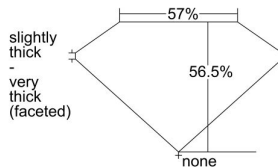

GIA®

FACSIMILE

GIA REPORT 2474089650

Verify this report at GIA.edu

GIA NATURAL DIAMOND DOSSIER®

July 17, 2023
GIA Report Number 2474089650
Shape and Cutting Style ..... Heart Brilliant
Measurements ..... 5.88 x 6.28 x 3.55 mm

GRADING RESULTS

Carat Weight ..... 0.74 carat
Color Grade ..... F
Clarity Grade VS1

ADDITIONAL GRADING INFORMATION

Polish ..... Excellent
Symmetry ..... Very Good
Fluorescence ..... Strong Blue
Clarity Characteristics..... Crystal, Feather, Pinpoint
Inscription(s): GIA 2474089650

PROPORTIONS

Profile not to actual proportions

GRADING SCALES

GIA COLOR SCALE		GIA CLARITY SCALE			
COLORLESS	D	VERY VERY SLIGHTLY INCLUDED	FLAWLESS		
	E		INTERNALLY FLAWLESS		
	F		VS₁		
	NEAR COLORLESS	G	VERY SLIGHTLY INCLUDED	VS₂	
		H		VS₁	
		FAINT	I	SLIGHTLY INCLUDED	VS₂
			J		SI₁
			K		SI₂
	LIGHT	L	INCLUDED	I₁	
		M		I₂	
N		I₃			
O					
P					
Q					
R