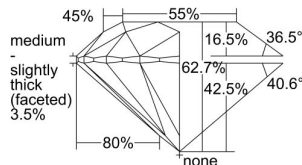

GIA®

FACSIMILE

GIA REPORT

2467423698

Verify this report at GIA.edu

GIA NATURAL DIAMOND DOSSIER®

May 15, 2023
GIA Report Number 2467423698
Shape and Cutting Style ..... Round Brilliant
Measurements ..... 4.89 - 4.91 x 3.07 mm

GRADING RESULTS

Carat Weight ..... 0.45 carat
Color Grade ..... E
Clarity Grade S11
Cut Grade ..... Excellent

ADDITIONAL GRADING INFORMATION

Polish ..... Excellent
Symmetry ..... Excellent
Fluorescence ..... Strong Blue
Clarity Characteristics ..... Crystal
Inscription(s): GIA 2467423698

PROPORTIONS

Profile to actual proportions

GRADING SCALES

GIA COLOR SCALE

COLORLESS	D
	E
	F
	G
	H
	I
	J
NEAR COLORLESS	K
	L
Faint	M
	N
	O
	P
Very Light	Q
	R
	S
	T
	U
	V
Light	W
	X
	Y
	Z

GIA CLARITY SCALE

FLAWLESS	VERY VERY SLIGHTLY INCLUDED	VVS₁	VERY SLIGHTLY INCLUDED	SI₁	SLIGHTLY INCLUDED	I₁	
							FLAWLESS
INTERNALLY FLAWLESS	VERY SLIGHTLY INCLUDED	VVS₂	VERY SLIGHTLY INCLUDED	SI₂	SLIGHTLY INCLUDED	I₂	
		VS₁				I₃	
		VS₂					

GIA CUT SCALE

EXCELLENT
VERY GOOD
GOOD
FAIR
POOR