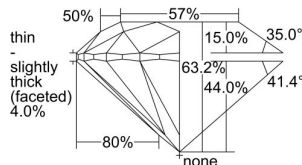

GIA®

FACSIMILE

GIA REPORT

2466742466

Verify this report at GIA.edu

GIA NATURAL DIAMOND DOSSIER®

June 01, 2023
GIA Report Number **2466742466**
Shape and Cutting Style ..... **Round Brilliant**
Measurements ..... **5.31 - 5.39 x 3.38 mm**

GRADING RESULTS

Carat Weight ..... **0.60 carat**
Color Grade ..... **F**
Clarity Grade **S11**
Cut Grade ..... **Excellent**

ADDITIONAL GRADING INFORMATION

Polish ..... **Excellent**
Symmetry ..... **Very Good**
Fluorescence ..... **Faint**
Clarity Characteristics ..... **Crystal, Cloud**
Inscription(s): **GIA 2466742466**

PROPORTIONS

Profile to actual proportions

GRADING SCALES

GIA COLOR SCALE

COLORESS	D
	E
	F
	G
	H
	I
	J
NEAR COLORESS	K
	L
FAIN	M
	N
	O
	P
VERY LIGHT	Q
	R
	S
	T
	U
	V
	W
	X
	Y
LIGHT	Z

GIA CLARITY SCALE

VERY VERY SLIGHTLY INCLUDED	FLAWLESS
	INTERNALLY FLAWLESS
VERY SLIGHTLY INCLUDED	VVS₁
	VVS₂
SLIGHTLY INCLUDED	VS₁
	VS₂
INCLUDED	I₁
	I₂
	I₃

GIA CUT SCALE

EXCELLENT
VERY GOOD
GOOD
FAIR
POOR