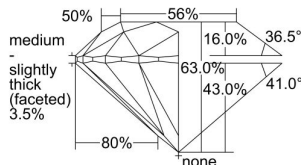

GIA®

FACSIMILE

GIA REPORT 2466698773

Verify this report at GIA.edu

GIA NATURAL DIAMOND DOSSIER®

June 12, 2023
GIA Report Number 2466698773
Shape and Cutting Style ..... Round Brilliant
Measurements ..... 5.36 - 5.39 x 3.39 mm

GRADING RESULTS

Carat Weight ..... 0.60 carat
Color Grade ..... H
Clarity Grade VS2
Cut Grade ..... Excellent

ADDITIONAL GRADING INFORMATION

Polish ..... Excellent
Symmetry ..... Excellent
Fluorescence ..... Very Strong Blue
Clarity Characteristics ..... Crystal
Inscription(s): GIA 2466698773

PROPORTIONS

Profile to actual proportions

GRADING SCALES

GIA COLOR SCALE	GIA CLARITY SCALE	GIA CUT SCALE	
D	FLAWLESS	EXCELLENT	
E	INTERNALLY FLAWLESS		
F		VVS₁	VERY GOOD
G	VVS₂		
H	VS₁	GOOD	
I	VS₂		
J	SI₁	FAIR	
K	SI₂		
L	I₁	POOR	
M			I₂
N	I₃		
O			
P			
Q			
R			
S			
T			
U			
V			
W			
X			
Y			
Z