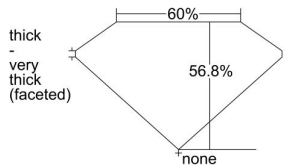

GIA®

FACSIMILE

GIA REPORT 2466362888

Verify this report at GIA.edu

GIA NATURAL DIAMOND DOSSIER®

April 21, 2023
GIA Report Number 2466362888
Shape and Cutting Style ..... Heart Brilliant
Measurements ..... 5.76 x 6.01 x 3.41 mm

GRADING RESULTS

Carat Weight ..... 0.70 carat
Color Grade ..... D
Clarity Grade VS2

ADDITIONAL GRADING INFORMATION

Polish ..... Very Good
Symmetry ..... Very Good
Fluorescence ..... Faint
Clarity Characteristics ..... Cloud, Crystal, Feather
Inscription(s): GIA 2466362888

PROPORTIONS

Profile not to actual proportions

GRADING SCALES

GIA COLOR SCALE		GIA CLARITY SCALE			
COLORLESS	D	VERY VERY SLIGHTLY INCLUDED	FLAWLESS		
	E		INTERNALLY FLAWLESS		
	F	VERY SLIGHTLY INCLUDED	VVS₁		
	G		VVS₂		
	H		VS₁		
	NEAR COLORLESS	I	SLIGHTLY INCLUDED	VS₂	
		J		SI₁	
		FAINT	K	INCLUDED	SI₂
			L		I₁
			M		I₂
VERT LIGHT	N		INCLUDED	I₃	
	O				
	P				
	Q				
	R				
LIGHT	S				
	T				
	U				
	V				
	W				
X					
Y					
Z