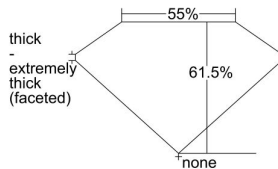

GIA®

FACSIMILE

GIA REPORT

2466270739

Verify this report at GIA.edu

GIA NATURAL DIAMOND DOSSIER®

April 09, 2023
GIA Report Number **2466270739**
Shape and Cutting Style ..... **Heart Brilliant**
Measurements ..... **5.77 x 6.15 x 3.78 mm**

GRADING RESULTS

Carat Weight ..... **0.80 carat**
Color Grade ..... **I**
Clarity Grade **VVS2**

ADDITIONAL GRADING INFORMATION

Polish ..... **Excellent**
Symmetry ..... **Very Good**
Fluorescence ..... **Faint**
Clarity Characteristics ..... **Cloud, Cavity, Pinpoint**
Inscription(s): **GIA 2466270739**

PROPORTIONS

Profile not to actual proportions

GRADING SCALES

GIA COLOR SCALE		GIA CLARITY SCALE			
COLORLESS	D	VERY VERY SLIGHTLY INCLUDED	FLAWLESS		
	E		INTERNALLY FLAWLESS		
	F	VERY SLIGHTLY INCLUDED	VVS₁		
	G		VVS₂		
	H		VS₁		
	NEAR COLORLESS	I	SLIGHTLY INCLUDED	VS₂	
		J		SI₁	
		FAINT	K	INCLUDED	SI₂
			L		I₁
			M		I₂
VERT LIGHT	N		INCLUDED	I₃	
	O				
	P				
	Q				
	R				
LIGHT	S				
	T				
	U				
	V				
	W				
X					
Y					
Z