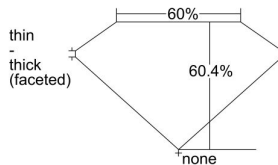

GIA®

FACSIMILE

GIA REPORT 2466251122

Verify this report at GIA.edu

GIA NATURAL DIAMOND DOSSIER®

April 05, 2023
GIA Report Number 2466251122
Shape and Cutting Style ..... Heart Brilliant
Measurements ..... 5.64 x 6.37 x 3.85 mm

GRADING RESULTS

Carat Weight ..... 0.82 carat
Color Grade ..... G
Clarity Grade VS1

ADDITIONAL GRADING INFORMATION

Polish ..... Excellent
Symmetry ..... Excellent
Fluorescence ..... Faint
Clarity Characteristics..... Crystal, Feather, Pinpoint, Indented
Natural

Inscription(s): GIA 2466251122

PROPORTIONS

Profile not to actual proportions

GRADING SCALES

GIA COLOR SCALE		GIA CLARITY SCALE			
COLORLESS	D	VERY VERY SLIGHTLY INCLUDED	FLAWLESS		
	E		INTERNALLY FLAWLESS		
	F	VERY SLIGHTLY INCLUDED	VVS₁		
	G		VVS₂		
	H		VS₁		
	NEAR COLORLESS	I	SLIGHTLY INCLUDED	VS₂	
		J		SI₁	
		FAINT	K	INCLUDED	SI₂
			L		I₁
			M		I₂
N			I₃		
VERT LIGHT	O	LIGHT			
	P				
	Q				
	R				
	S				
	T				
LIGHT	U				
	V				
	W				
	X				
Y					
Z