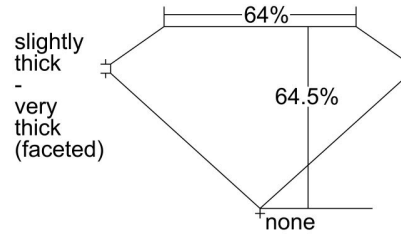

GIA NATURAL DIAMOND GRADING REPORT

June 26, 2023  
 GIA Report Number ..... 2464887541  
 Shape and Cutting Style ..... Marquise Brilliant  
 Measurements ..... 15.61 x 7.90 x 5.09 mm

GRADING RESULTS

Carat Weight ..... 3.70 carat  
 Color Grade ..... E  
 Clarity Grade ..... SI1

PROPORTIONS

Profile not to actual proportions

CLARITY CHARACTERISTICS

KEY TO SYMBOLS\*

- Crystal
- ~ Feather
- ◐ Cavity
- ∧ Indented Natural

\* Red symbols denote internal characteristics (inclusions). Green or black symbols denote external characteristics (blemishes). Diagram is an approximate representation of the diamond, and symbols shown indicate type, position, and approximate size of clarity characteristics. All clarity characteristics may not be shown. Details of finish are not shown.