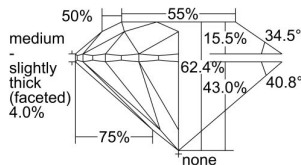

GIA®

FACSIMILE

GIA REPORT 2464797376

Verify this report at GIA.edu

GIA NATURAL DIAMOND DOSSIER®

June 14, 2023
GIA Report Number 2464797376
Shape and Cutting Style ..... Round Brilliant
Measurements ..... 4.89 - 4.91 x 3.06 mm

GRADING RESULTS

Carat Weight ..... 0.45 carat
Color Grade ..... D
Clarity Grade S11
Cut Grade ..... Excellent

ADDITIONAL GRADING INFORMATION

Polish ..... Excellent
Symmetry ..... Excellent
Fluorescence ..... Strong Blue
Clarity Characteristics ..... Crystal
Inscription(s): GIA 2464797376

PROPORTIONS

Profile to actual proportions

GRADING SCALES

GIA COLOR SCALE	GIA CLARITY SCALE	GIA CUT SCALE	
D	FLAWLESS	EXCELLENT	
E	INTERNALLY FLAWLESS		
F		VVS₁	VERY GOOD
G	VVS₂		
H	VS₁	GOOD	
I	VS₂		
J	S1₁	FAIR	
K	S1₂		
L	I₁	POOR	
M	I₂		
N	I₃		
O			
P			
Q			
R			
S			
T			
U			
V			
W			
X			
Y			
Z