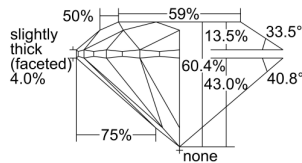

GIA®

FACSIMILE

GIA REPORT 2458443100

Verify this report at GIA.edu

GIA NATURAL DIAMOND DOSSIER®

December 22, 2022
GIA Report Number 2458443100
Shape and Cutting Style ..... Round Brilliant
Measurements ..... 5.43 - 5.46 x 3.29 mm

GRADING RESULTS

Carat Weight ..... 0.60 carat
Color Grade ..... F
Clarity Grade S11
Cut Grade ..... Excellent

ADDITIONAL GRADING INFORMATION

Polish ..... Excellent
Symmetry ..... Excellent
Fluorescence ..... None
Clarity Characteristics..... Cloud, Crystal, Knot, Feather
Inscription(s): GIA 2458443100

PROPORTIONS

GRADING SCALES

GIA COLOR SCALE	GIA CLARITY SCALE	GIA CUT SCALE	
D	FLAWLESS	EXCELLENT	
E	INTERNALLY FLAWLESS		
F		VVS₁	VERY GOOD
G	VVS₂		
H	VS₁	GOOD	
I	VS₂		
J	S1₁	FAIR	
K	S1₂		
L	I₁	POOR	
M	I₂		
N	I₃		
O			
P			
Q			
R			
S			
T			
U			
V			
W			
X			
Y			
Z