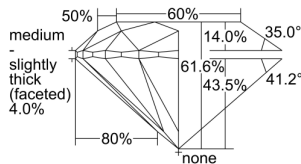

GIA®

FACSIMILE

GIA REPORT 2458354941

Verify this report at GIA.edu

GIA NATURAL DIAMOND DOSSIER®

December 13, 2022
GIA Report Number 2458354941
Shape and Cutting Style ..... Round Brilliant
Measurements ..... 5.71 - 5.76 x 3.53 mm

GRADING RESULTS

Carat Weight ..... 0.72 carat
Color Grade ..... D
Clarity Grade VS1
Cut Grade ..... Excellent

ADDITIONAL GRADING INFORMATION

Polish ..... Excellent
Symmetry ..... Excellent
Fluorescence ..... None
Clarity Characteristics ..... Needle, Pinpoint
Inscription(s): GIA 2458354941

PROPORTIONS

Profile to actual proportions

GRADING SCALES

GIA COLOR SCALE	GIA CLARITY SCALE	GIA CUT SCALE	
D	FLAWLESS	EXCELLENT	
E	INTERNALLY FLAWLESS		
F		VVS₁	VERY GOOD
G	VVS₂		
H	VS₁	GOOD	
I	VS₂		
J	SI₁	FAIR	
K	SI₂		
L	I₁	POOR	
M	I₂		
N	I₃		
O			
P			
Q			
R			
S			
T			
U			
V			
W			
X			
Y			
Z